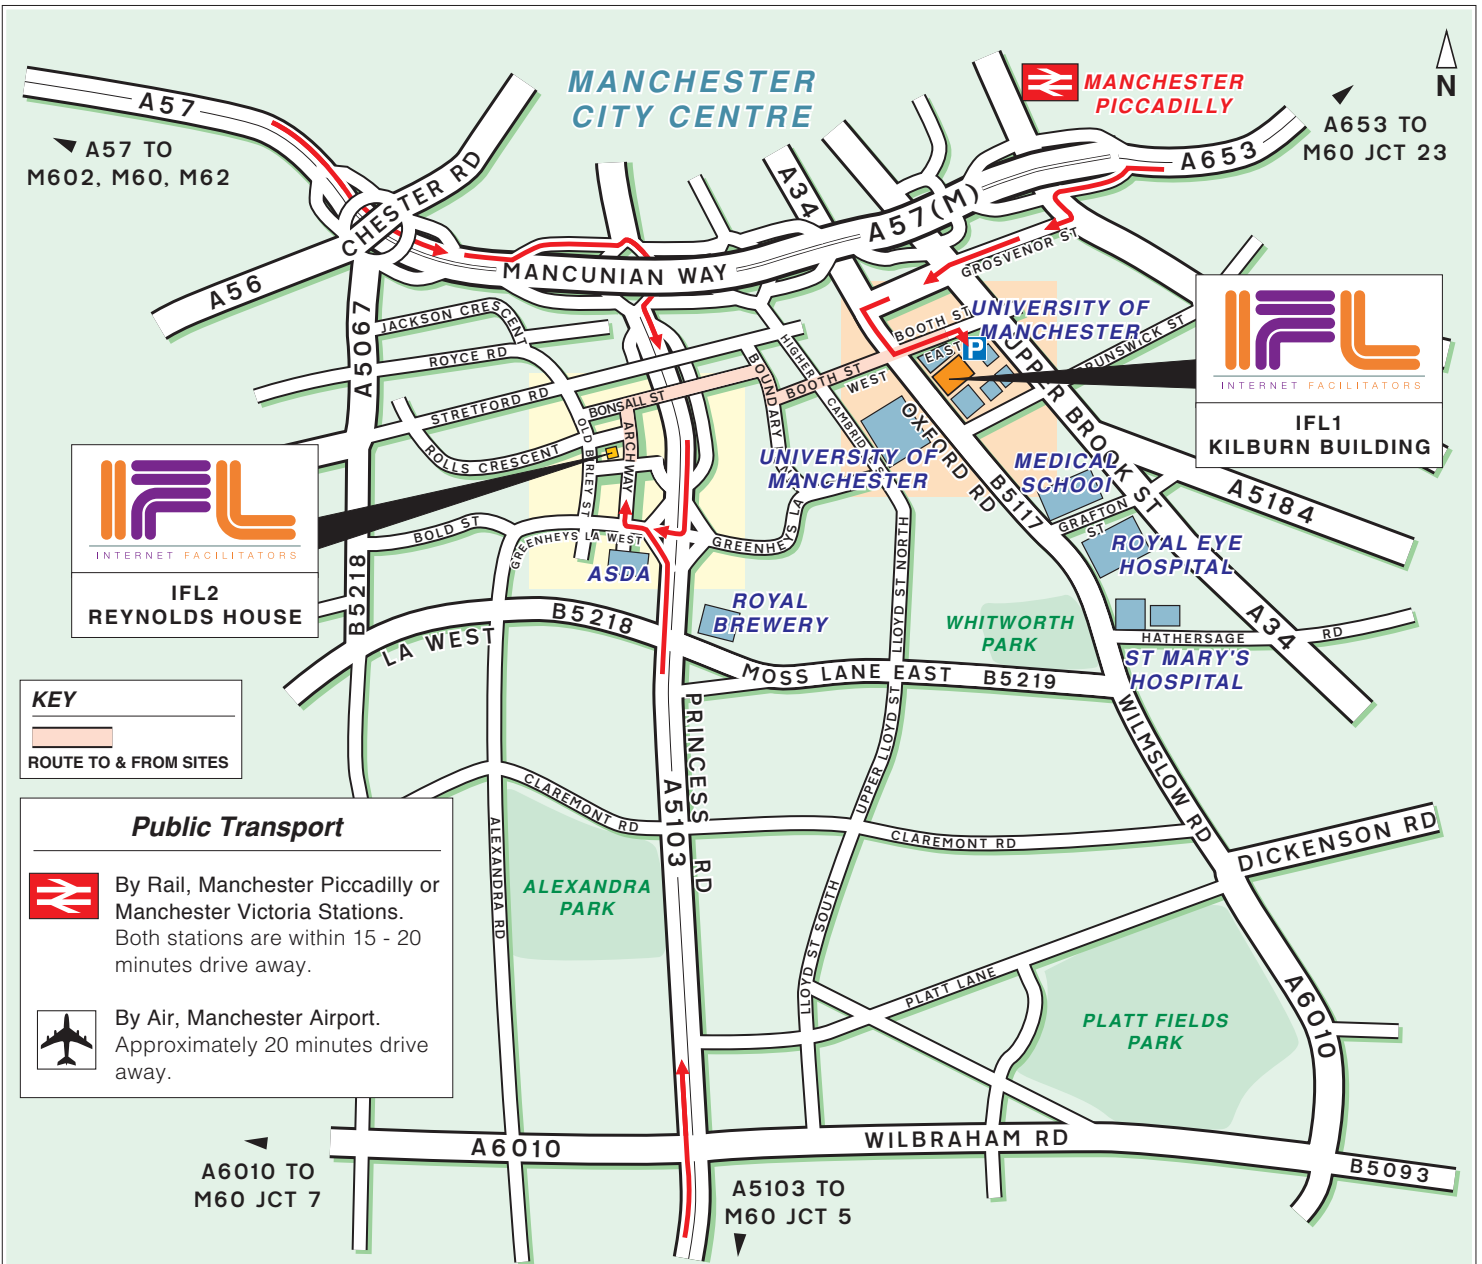

info@internetcf.co.uk

www.internetcf.co.uk

Tel: +44 (0)161 275 1100
 Fax: +44 (0)161 209 8427

KEY
 ROUTE TO & FROM SITES

Public Transport

- By Rail, Manchester Piccadilly or Manchester Victoria Stations. Both stations are within 15 - 20 minutes drive away.
- By Air, Manchester Airport. Approximately 20 minutes drive away.